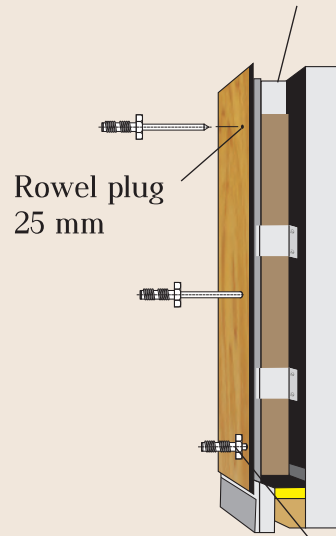

Fixing Methods

(Recommendation)

Black Paint on Plastered Wall

Aluminium Section
25mm x 50mm x 1.6mm

Thickness
of Sheet
6mm

Minimum distance
of holes to edge
10-20mm

Aluminium angle (cleat)
19mm x 19mm x 2mm

Rowel plug
25 mm

With Rivets (powder coated)
SS 25" (star headed)

Maximum distance
between the holes-width
450mm

Gap between panel
(3-6mm)

Without Rivets

Maximum distance
between the holes-length
550mm

FIRE RETARDANT (FR)